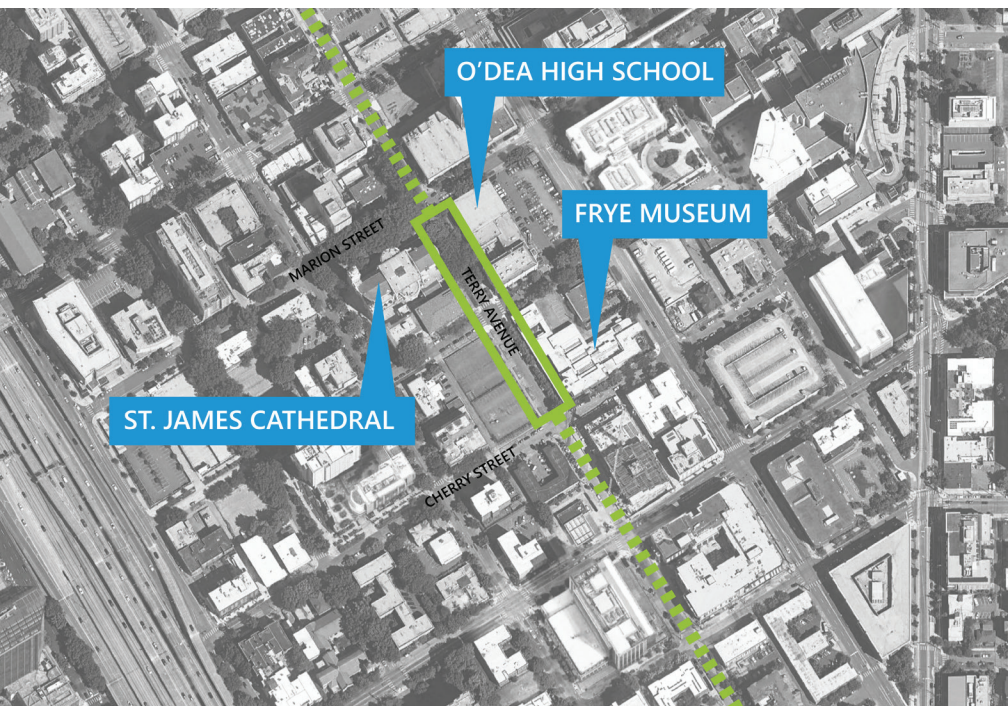

# TERRY AVENUE

### Outreach Event #1: Set the Table

Tuesday, Feb 11, 2020  
6:00pm to 8:00pm

FRYE ART MUSEUM  
704 Terry Avenue, Seattle, WA

Free & open to all!  
RSVP info below

### You're invited,

to take part in the ongoing design process for Terry Avenue - Phase 1, and to learn more about the different stakeholders and the project.

Join us to brainstorm what should happen in re-imagining the public realm in your neighborhood.