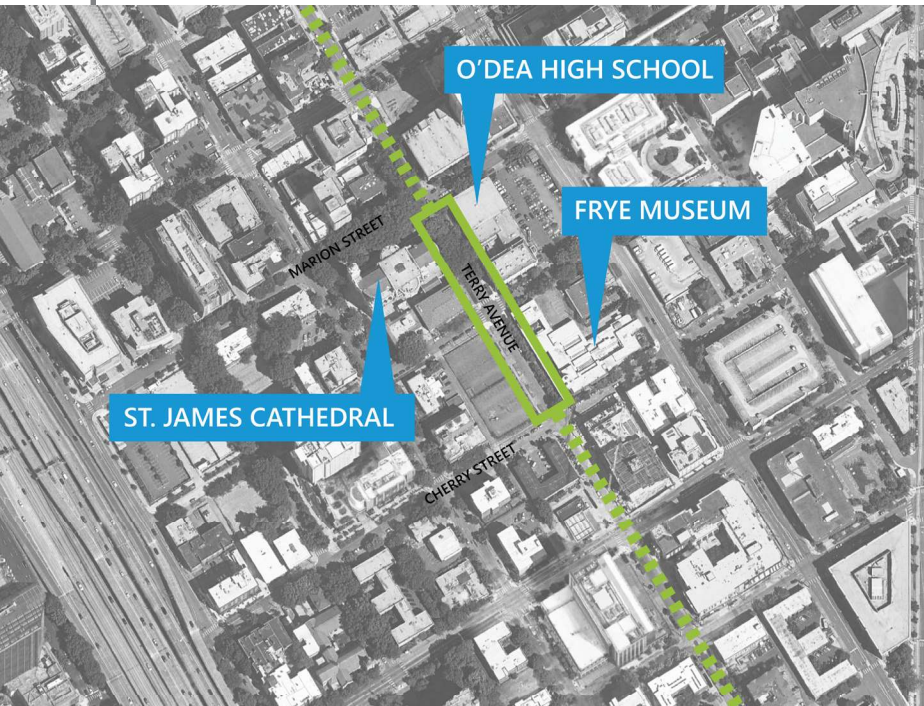

# TERRY AVENUE

## COMMUNITY VISION + SITE DEVELOPMENT

The Terry Avenue Vision Process and Site Development Plan is a community visioning and concept design process for the design of Terry Avenue between Cherry and Marion Streets. Building upon work completed through the 2015 First Hill Public Realm Action Plan (PRAP), the community-driven design will serve as a catalyst and template for the overall Terry Avenue redevelopment project.

### You're invited,

to take part in the ongoing design process for Terry Avenue - Phase 1, and to learn more about design progress.

Join us to brainstorm what should happen in re-imagining the public realm in your neighborhood.